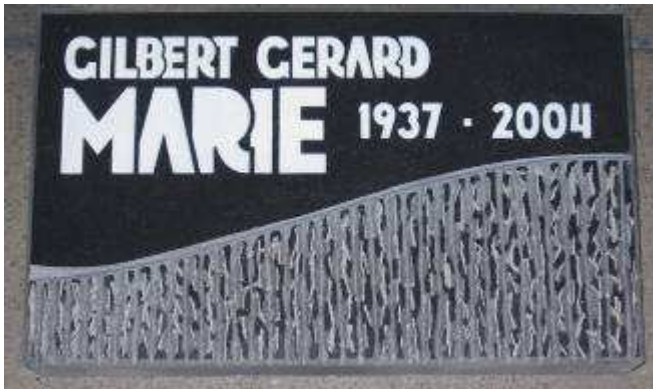

Deeply Cut Engraving

Barre Grey Granite – Rock Pitched Base

Polished Black Granite

Bronze Monument Mounted On Red Polished Granite

Black Marble

Polished Black Granite With Vase Insert

Polished Red Granite With Gold Leafing