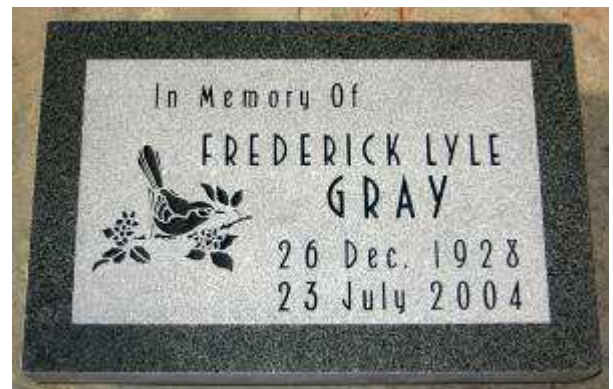

Flashed Brits Granite With Polished Borders