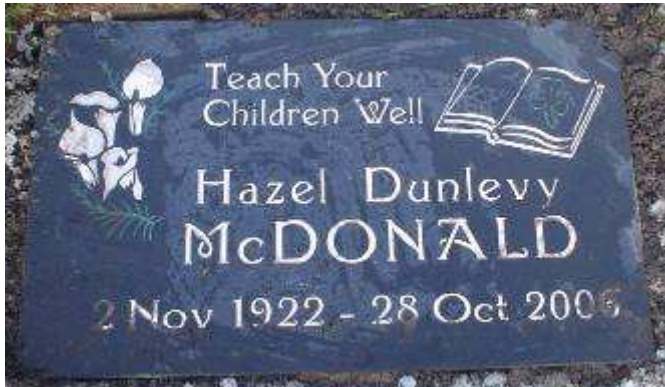

4/6" Slant (Pillow) Polished Black Granite

Polished Black Granite With Hand Cut Art

Polished Black Granite With Custom Art

Polished Black Granite With Gold & Platinum

Polished Black Granite With Graphics

Unpolished Grey Granite With Custom Art