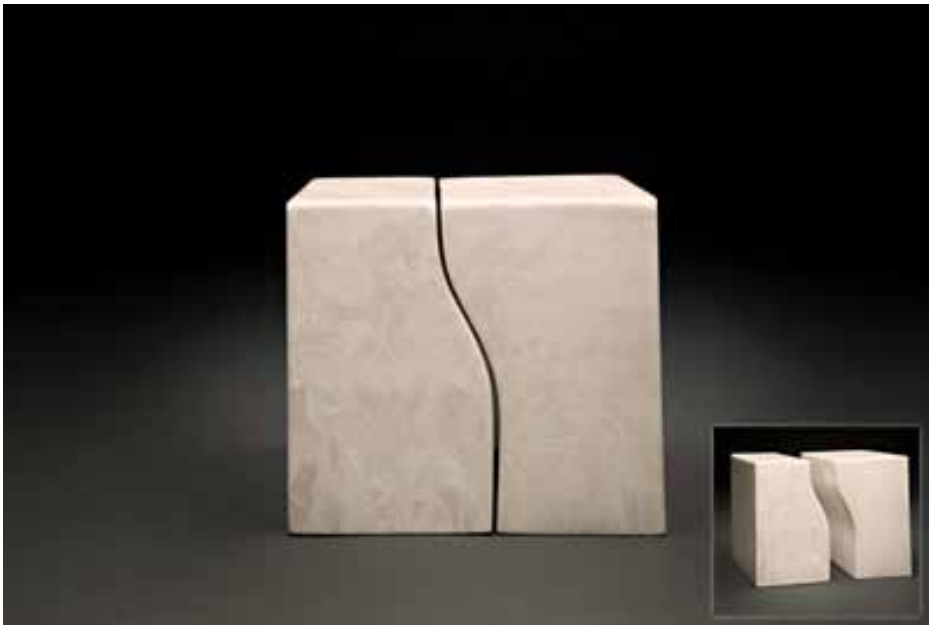

DIVINE COMPANION URN

Pictured here in ivory colour

Dimensions: 9.5" x 9.5" x 9.5"

#1068 - $885.00